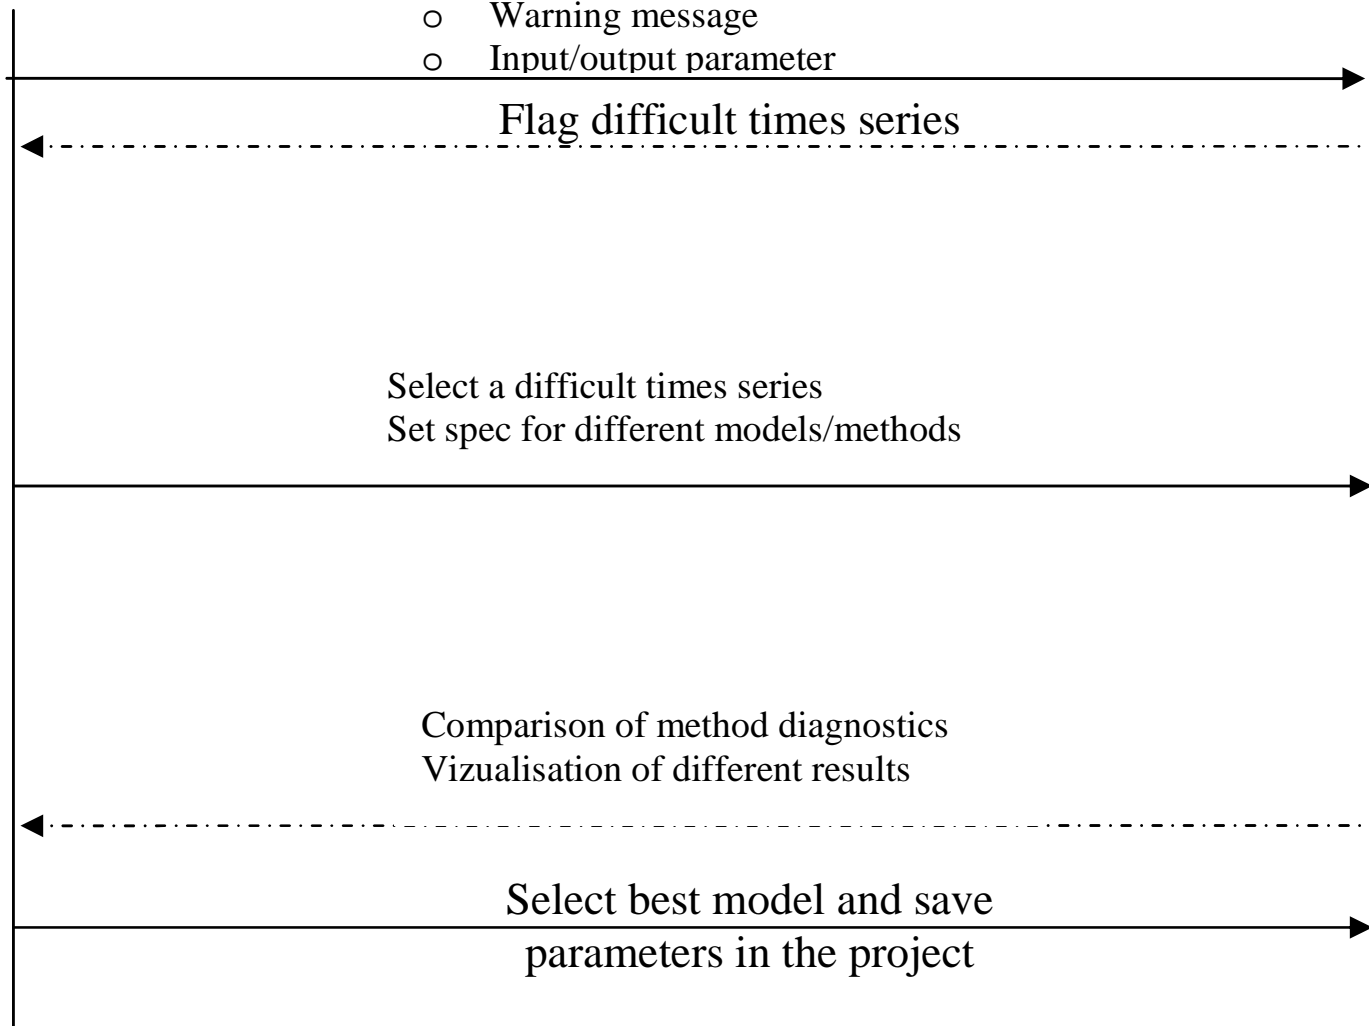

Sequence diagram

Sequence diagram Improve parameterisation of difficult times series

Statistician

**Seasonal
Adjustment
System**

Select a project

- Time series
- Diagnostic
- Warning message
- Input/output parameter

Flag difficult times series

Select a difficult times series
Set spec for different models/methods

Comparison of method diagnostics
Vizualisation of different results

Select best model and save
parameters in the project

Until best model

Sequence diagram

Setting up parameter for batch processing

Statistician

Seasonal Adjustment System

- Select a batch of time series from DB
(Excel, Oracle, Fame, SAS, Txt)
- names
 - time span
 - periodicity

Sequence diagram

Produce routinely SA series