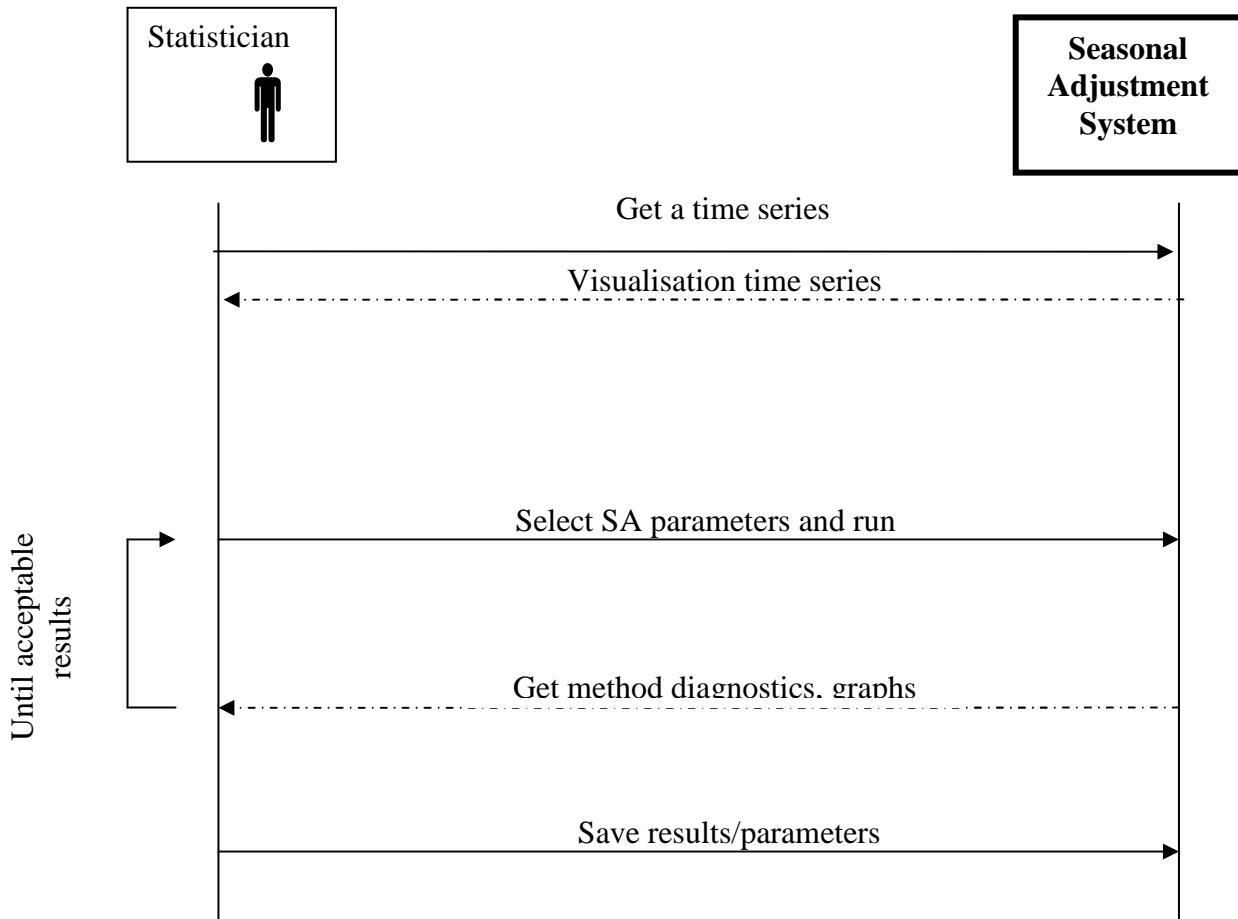

Sequence diagram

Sequence diagram Improve parameterisation of difficult times series

Statistician

**Seasonal
Adjustment
System**

Select a project

- Time series
- Diagnostic
- Warning message
- Input/output parameter

Flag difficult times series

Select a difficult times series
Set spec for different models/methods

Comparison of method diagnostics
Vizualisation of different results

Select best model and save
parameters in the project

Until best model

Sequence diagram

Setting up parameter for batch processing

Statistician

Seasonal Adjustment System

- Select a batch of time series from DB
(Excel, Oracle, Fame, SAS, Txt)
- names
 - time span
 - periodicity

Sequence diagram

Produce routinely SA series